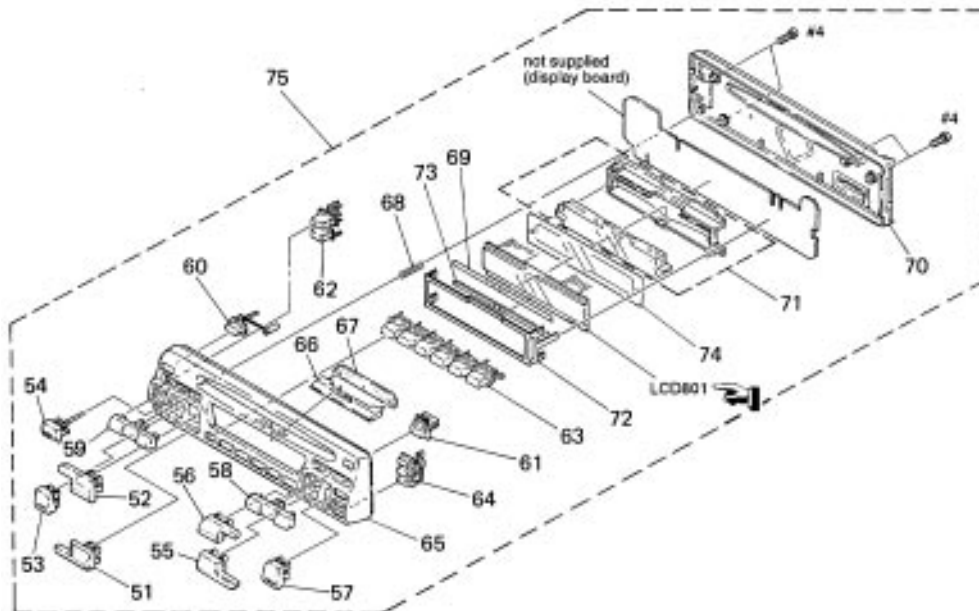

Date: October 26, 1995

Symptom:

(**)

The part number listed on page 42 of the Service Manual for Ref # LCD801, Display Panel, Liquid Crystal, is incorrect.

Solution:

Please note the correct part number as shown below.

REF	DESCRIPTION	PART NUMBER	
		INCORRECT	CORRECT
LCD801	DISPLAY PANEL, LIQUID CRYSTAL	8-759-289-80	1-810-847-21

Filename: CAR0379.SB
Directory: J:\SBDOC\OCT95
Template: C:\WINWORD\TEMPLATE\S_BULL.DOT
Title:
Subject:
Author: Hoyt Wing Lee
Keywords:
Comments:
Creation Date: 10/26/95 10:51 AM
Revision Number: 2
Last Saved On: 10/26/95 10:51 AM
Last Saved By: Hoyt Wing Lee
Total Editing Time: 0 Minutes
Last Printed On: 04/01/96 10:40 AM
As of Last Complete Printing
Number of Pages: 1
Number of Words: 125 (approx.)
Number of Characters: 713 (approx.)